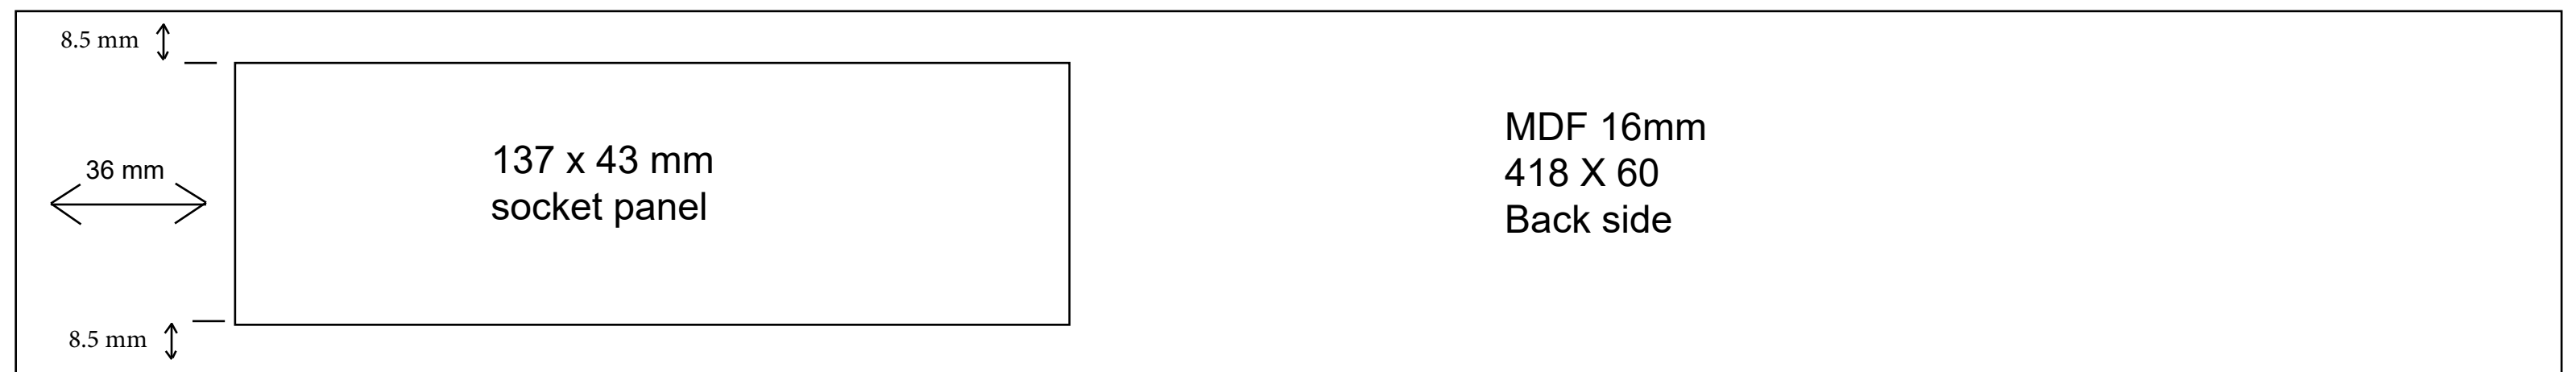

T-Scann 8 V1.1 ©2022 - Box construction

MDF 16mm
304 x 60mm
left and right side X2

Front MDF 6 mm
450 X 76 mm

Here, 1 or 2 LEDs think of the
right side panel taking up 16mm
of space behind.

Base plate 16mm MDF
450 x 304 mm